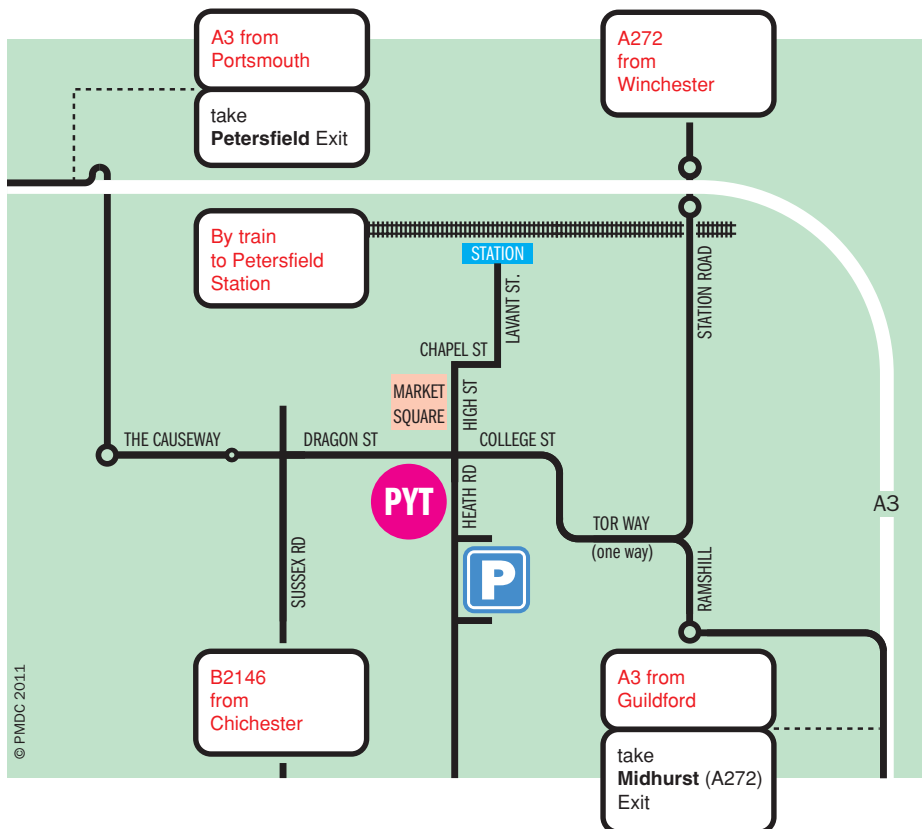

Where to find us...

Opening hours
By appointment only

Telephone
01730 266730

Email
thewardrobe@pyt.org.uk

www.pyt.org.uk