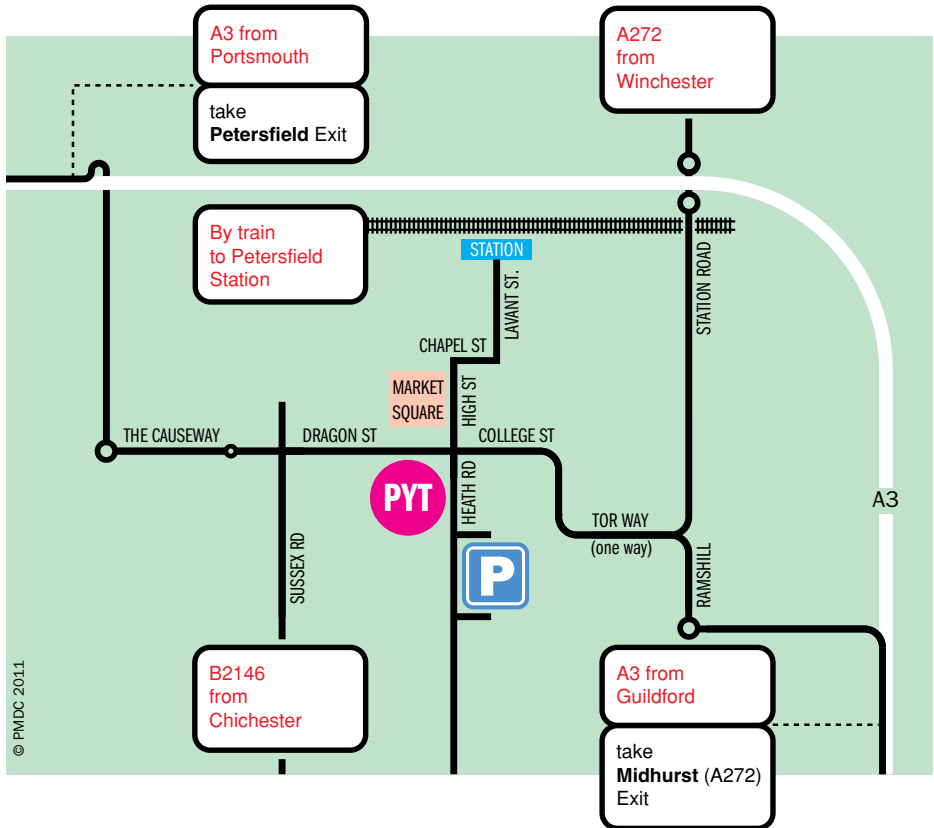

Where to find us...

Opening hours

By appointment only

Telephone

01730 266730

Email

thewardrobe@pyt.org

Petersfield Youth Theatre

The Space

2a Heath Road

Petersfield, Hants

GU31 4DU

www.pyt.org.uk