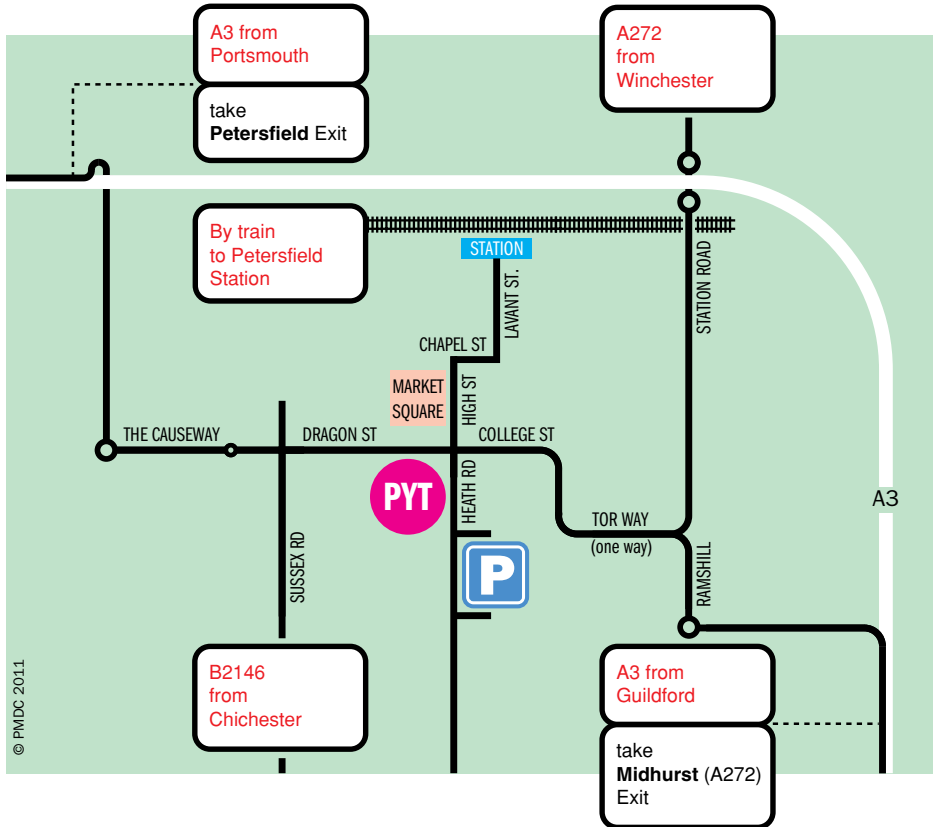

Where to find us...

© PMDC 2011

Opening hours
By appointment only

Telephone
01730 266730

Email
thewardrobe@pyt.org.uk

Petersfield Youth Theatre
The Space
2a Heath Road
Petersfield, Hants
GU31 4DU

www.pyt.org.uk